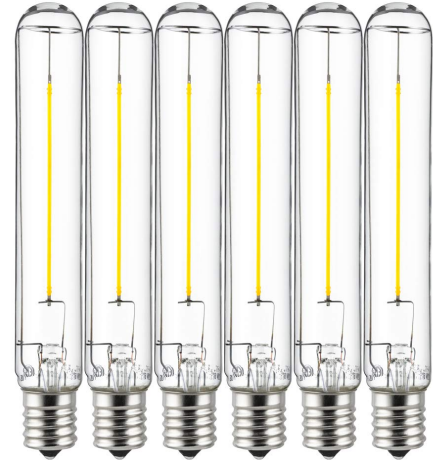

T Series

Sunlite 41072 LED Filament T6 T6.5 Tubular Light Bulb 2 Watts (25W Equivalent), 180 Lumens, Intermediate E17 Base, Non-Dimmable, 139 mm, ETL Listed, 6 Count, 2700K-Warm White, 6 Count Filament

FEATURES:

- **UPGRADE TO LED** - These Edison style antique 2 watts T6 T6.5 tubular LED bulbs are an energy efficient replacement for 25 watt incandescent bulbs. They have an intermediate (E17) base and remain cool to the touch even when lit. They are instant-on at full 180 lumen brightness
- **SAVE ENERGY** - The antique style tubular LED light bulbs have the same light output of a 25 watts incandescent bulb while saving 87% on electricity. The annual energy cost is a low 24 cents per year (Based on 3 hours/day at \$0.11 per/kWh)
- **LONG LIFE SPAN** - With an average life span of 15000 hours you'll need to replace hard to reach bulbs less often. Perfect for showcase lighting bar and restaurant lighting and other indoor lighting fixtures. Replaces your typical incandescent, halogen, or compact fluorescent lamp
- **WARM WHITE LIGHT** - At 2700K the lighting temperature of these warm white LED filament bulbs provide a comforting glow in bedrooms living rooms or anywhere you want to set relaxed mood. 80 CRI
- **THE SAFER CHOICE** - These energy saving indoor vintage looking bulbs are ETL Listed for dry location installation. They contain no mercury or other harmful chemicals. Ideal for both residential and commercial use